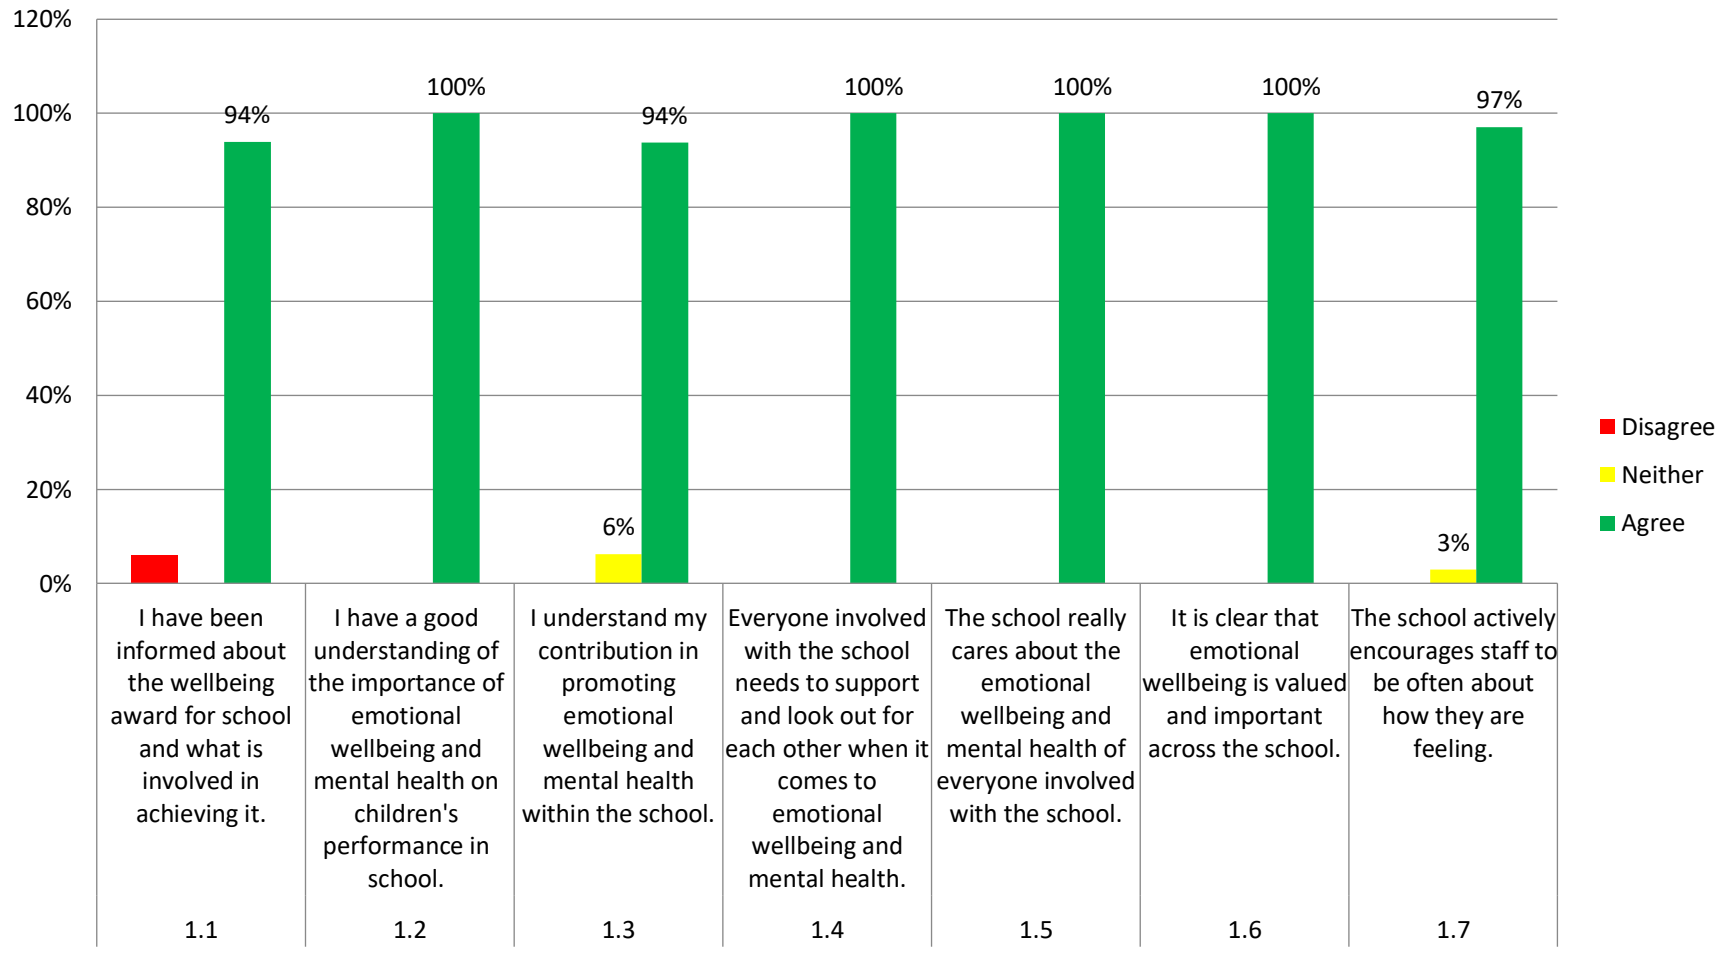

Stanton Bridge Primary Academy  
 Staff Wellbeing Questionnaire  
 July 2019

**Chart Showing % average Staff Responses in combined category (Agree/Disagree/Neither)**

Stanton Bridge Primary Academy  
 Staff Wellbeing Questionnaire  
 July 2019

**Chart Showing % average Staff Responses in combined category (Agree/Disagree/Neither)**