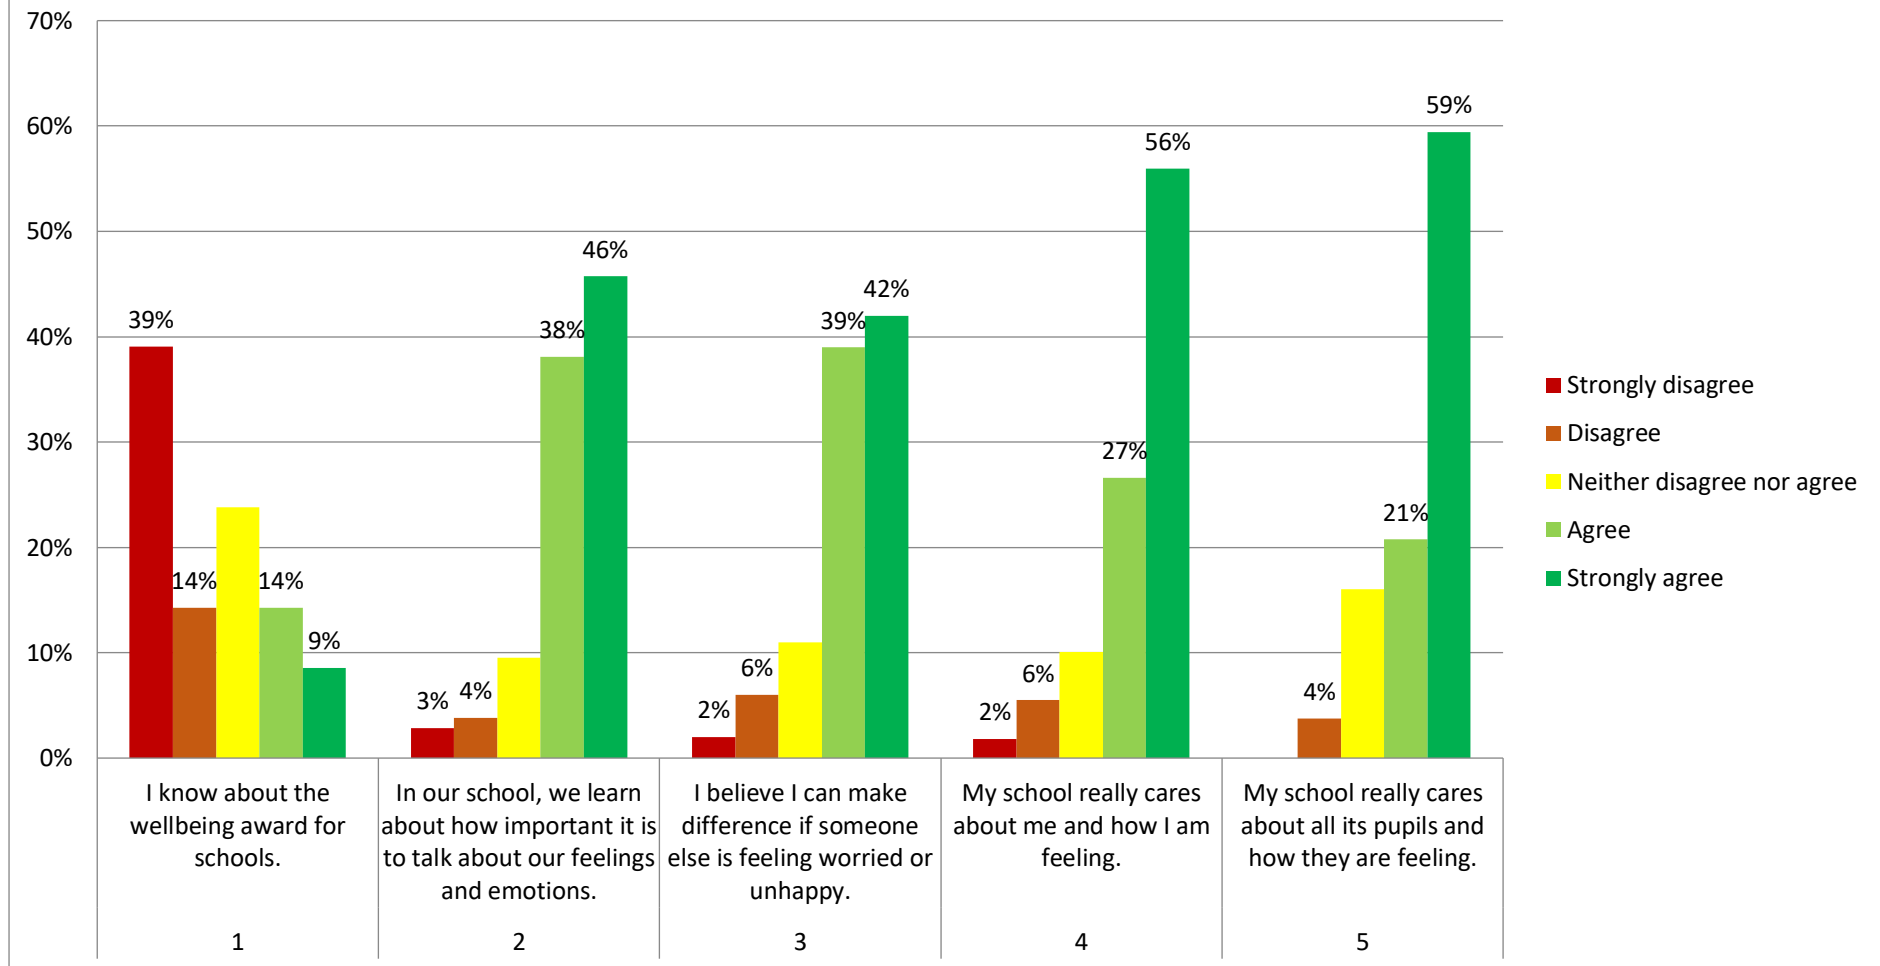

Stanton Bridge Primary Academy Pupil Wellbeing Questionnaire July 2019

Chart Showing % of Pupil Responses of each Question

Total Respondents: 109

Stanton Bridge Primary Academy Pupil Wellbeing Questionnaire July 2019