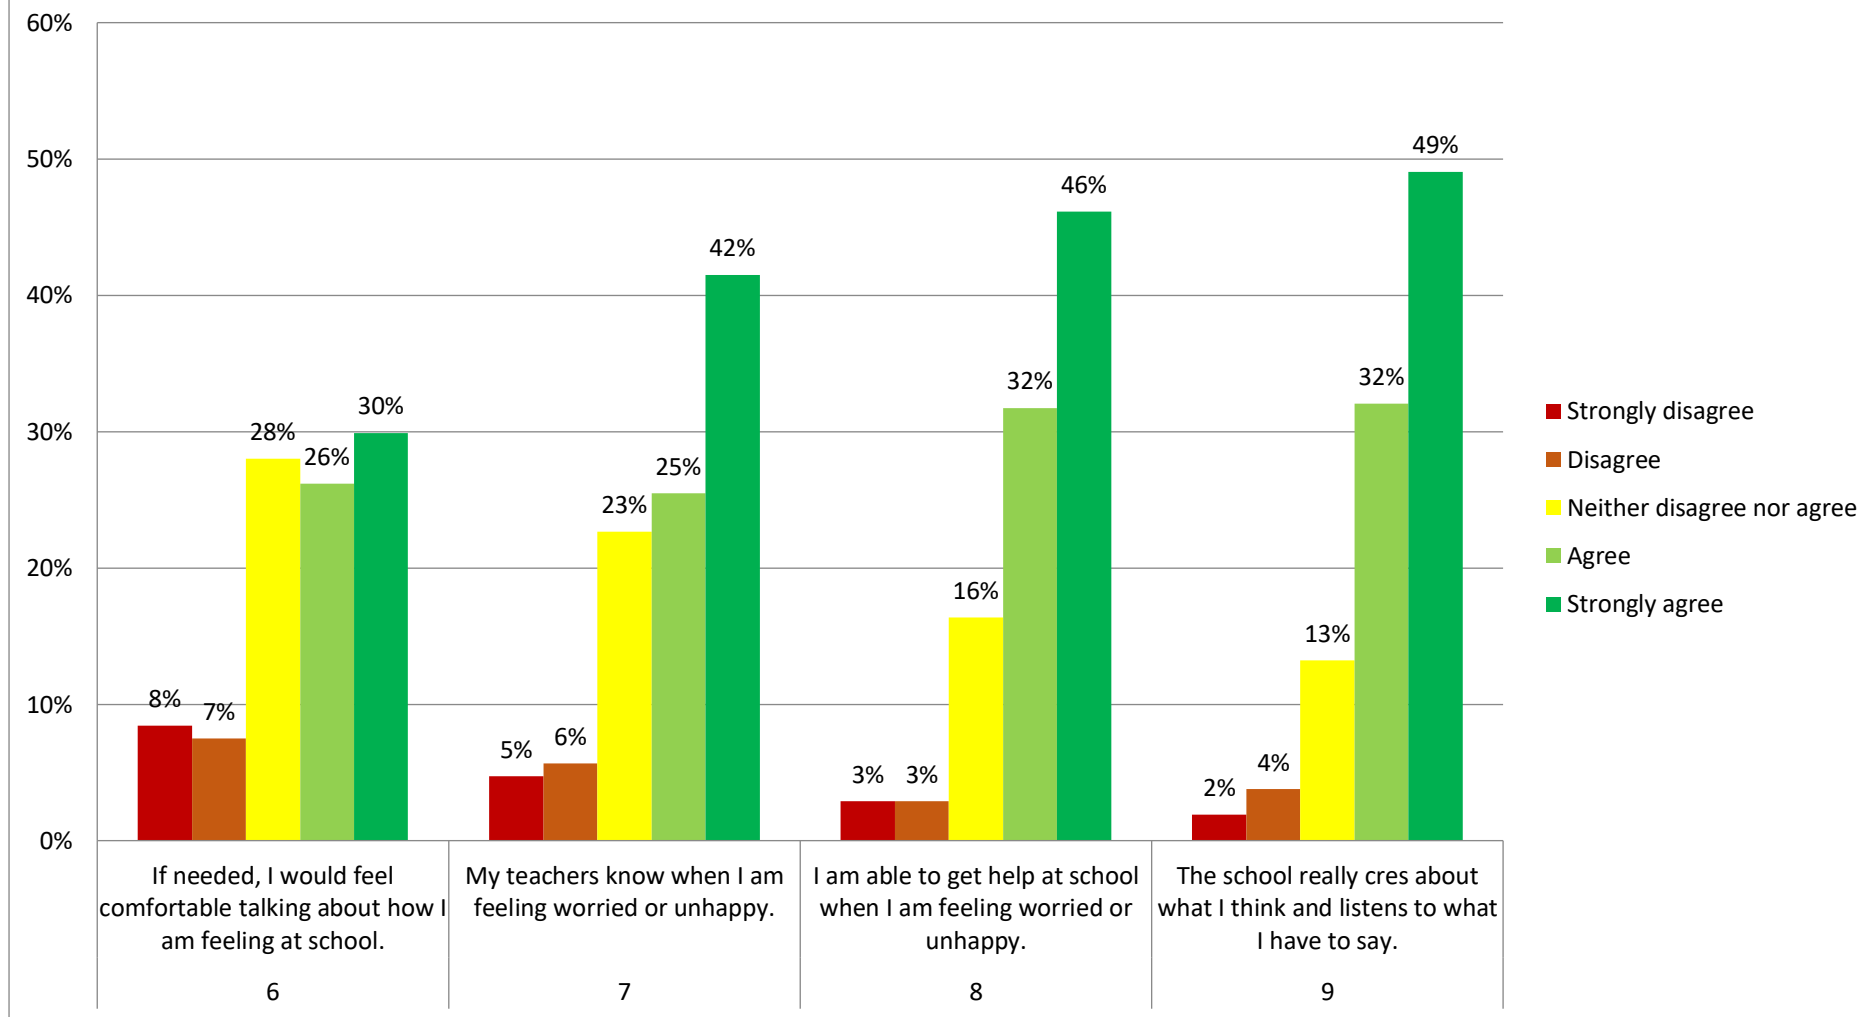

Stanton Bridge Primary Academy Pupil Wellbeing Questionnaire July 2019

Chart Showing % of Pupil Responses of each Question

Total Respondents: 109

Stanton Bridge Primary Academy Pupil Wellbeing Questionnaire July 2019

Chart Showing % of Pupil Responses of each Question

Total Respondents: 109