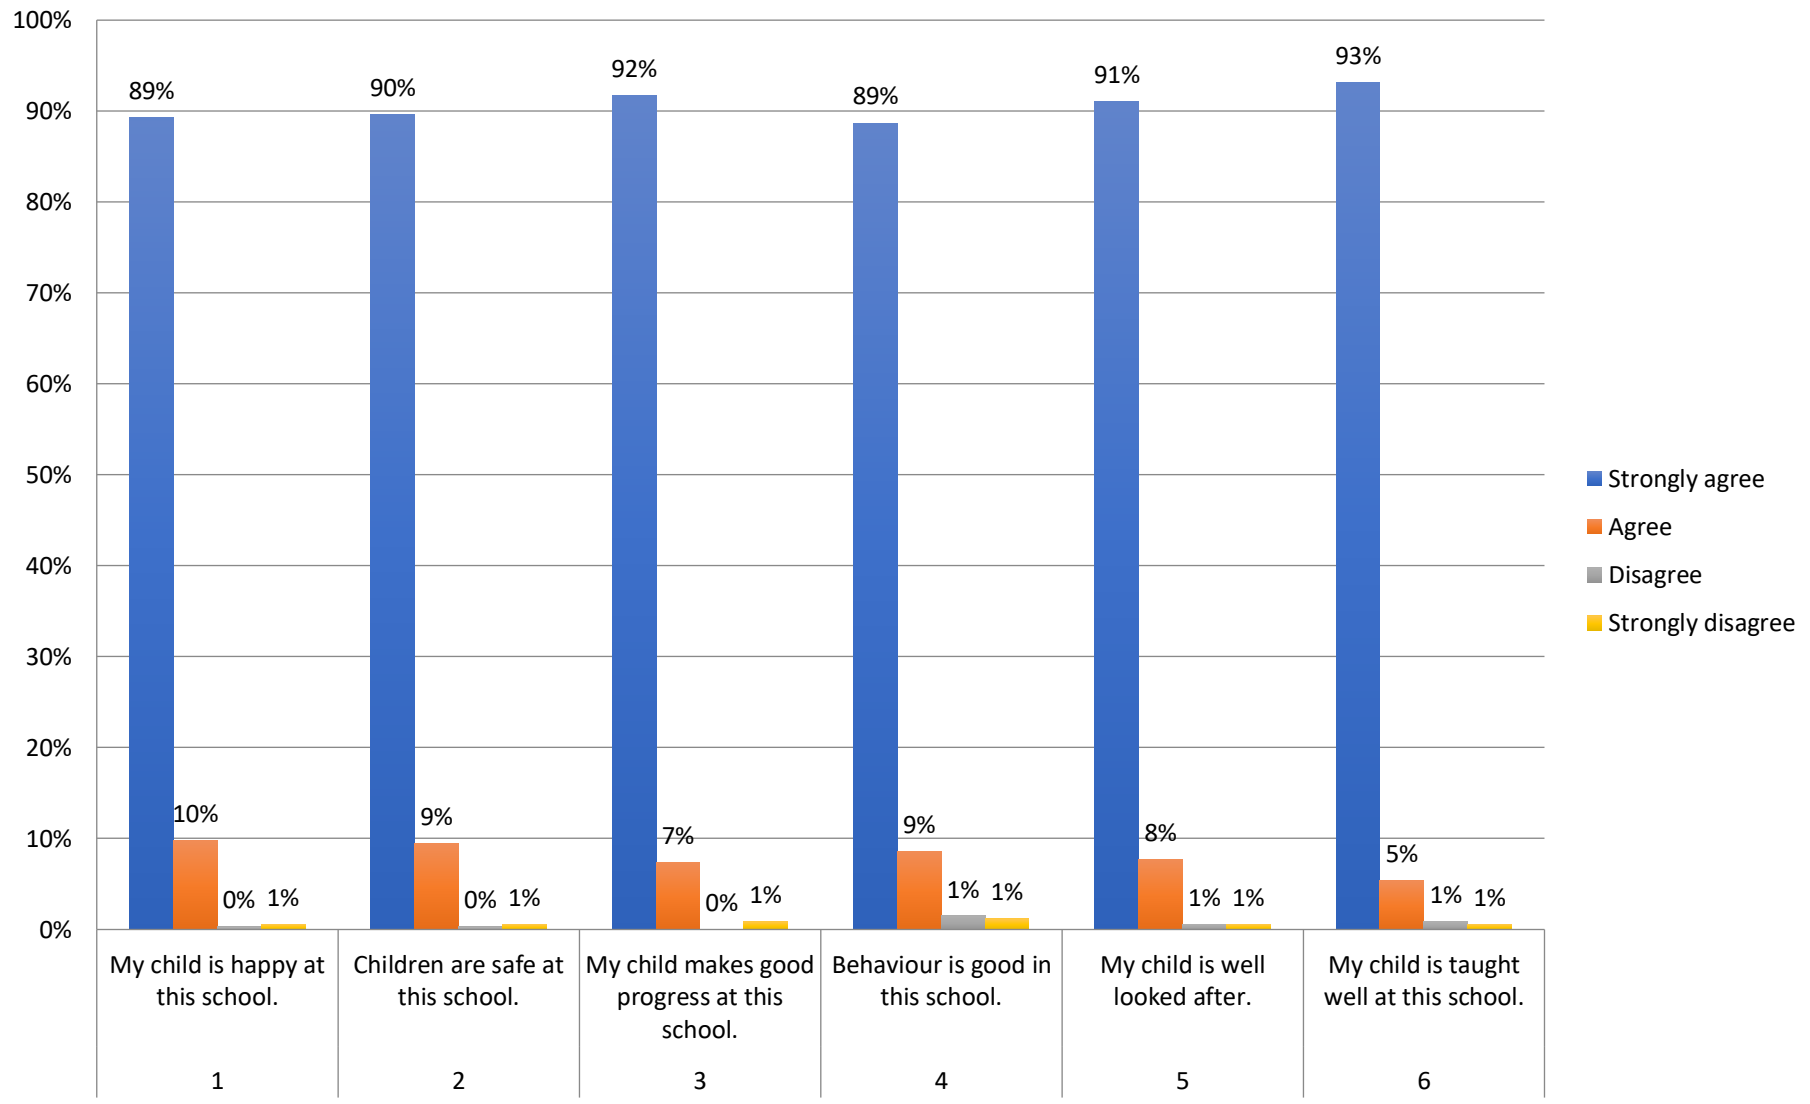

Stanton Bridge Primary Academy
Questionnaire Survey
Summer 2018

Chart Showing % of Parent Responses in each Category of each Question

Stanton Bridge Primary Academy
Questionnaire Survey
Summer 2018

Chart Showing % of Parent Responses in each Point Scale of each Question